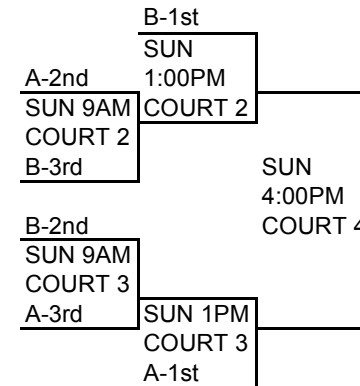

DAY	TIME	GYM	DAY	TIME	GYM	DAY	TIME	GYM
FRI	9:00PM	COURT 1	SAT	1:00PM	COURT 1	SAT	5:00PM	COURT 1
1	vs	2	2	vs	3	3	vs	1
	—			—			—	

14'S	Pool B	1	2	3	4	5	W	L	PTS	POS
1	ZACHARY ALL STARS									
2	PONCHATOULA HURRICANES									
3	HOOP SESSIONS									

DAY	TIME	GYM	DAY	TIME	GYM	DAY	TIME	GYM
FRI	6:30PM	COURT 1	SAT	1:00PM	COURT 4	SAT	5:00	COURT 4
1	vs	2	2	vs	3	3	vs	1
	—			—			—	

15's		1	2	3	4	5	W	L	PTS	POS
1	DOMINO'S									
2	LA. LADY EXPRESS									
3	EVANGELINE HOOPSTARS									

DAY	TIME	GYM	DAY	TIME	GYM	DAY	TIME	GYM
FRI	7:45PM	COURT 1	SAT	12:30PM	COURT 2	SAT	5:45PM	COURT 2
1	vs	2	2	vs	3	3	vs	1
	—			—			—	

15'S	Pool B	1	2	3	4	5	W	L	PTS	POS
1	SLIDELL MAGIC									
2	RED STORM									
3	HANCOCK									

DAY	TIME	GYM	DAY	TIME	GYM	DAY	TIME	GYM
FRI	7:45PM	COURT 4	SAT	12:30PM	COURT 3	SAT	5:45PM	COURT 3
1	vs	2	2	vs	3	3	vs	1
	—			—			—	

JR'S	Pool A	1	2	3	4	5	W	L	PTS	POS
1	RED STICK ROCKETS									
2	KENNER ANGELS									
3	NMB HOOP DREAMS									