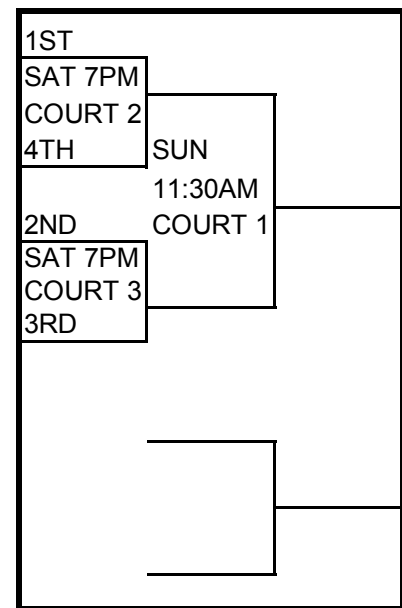

FOUR (4) TEAMS

ONE POOL ALL TEAMS TO SINGLE ELIMINATION BRACKET

11yr old:	Pool A	1	2	3	4	5	W	L	PTS	POS
1	DOMINO'S									
2	2 LEGIT FLAMES									
3	BENTON HOOPS									
4	ACADIANS STARS									

DAY	TIME	GYM	DAY	TIME	GYM	DAY	TIME	GYM
FRI	7:45PM	COURT 2	FRI	9:00PM	COURT 2	SAT	10:30AM	COURT 4
1	vs	2	3	vs	4	1	vs	3

DAY	TIME	GYM	DAY	TIME	GYM	DAY	TIME	GYM
SAT	10:30 AM	COURT 1	SAT	3:45PM	COURT 4	SAT	3:45PM	COURT 4
2	vs	4	2	vs	3	4	vs	1
—	—		—	—		—	—	

12'S	Pool A	1	2	3	4	5	W	L	PTS	POS
1	LA. STORM									
2	PONCHATOULA GOLD									
3	HOUSTON HOT SHOTS									

DAY	TIME	GYM	DAY	TIME	GYM	DAY	TIME	GYM
FRI	6:30PM	COURT 2	SAT	11:15AM	COURT 3	SAT	3:15PM	COURT 3
1	vs	2	2	vs	3	3	vs	1
	—			—			—	

12'S	Pool B	1	2	3	4	5	W	L	PTS	POS
1	DOMINO'S									
2	ASCENSION WARRIORS									
3	PONCHATOULA BLUE									
4	RED STICK ROCKETS									