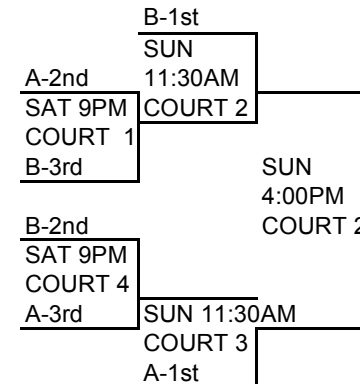

14's	Pool A	1	2	3	4	5	W	L	PTS	POS
1	WEST NEW ORLEANS PRIDE									
2	HOPE FOUNDATION									
3	ACADIANA STARS									

DAY	TIME	GYM	DAY	TIME	GYM	DAY	TIME	GYM
FRI	9:00PM	COURT 1	SAT	1:00PM	COURT 1	SAT	5:00PM	COURT 1
1	vs	2	2	vs	3	3	vs	1
	—			—			—	

14'S	Pool B	1	2	3	4	5	W	L	PTS	POS
1	ZACHARY ALL STARS									
2	PONCHATOULA HURRICANES									
3	HOOP SESSIONS									

DAY	TIME	GYM	DAY	TIME	GYM	DAY	TIME	GYM
FRI	6:30PM	COURT 1	SAT	1:00PM	COURT 4	SAT	5:00	COURT 4
1	vs	2	2	vs	3	3	vs	1
	—			—			—