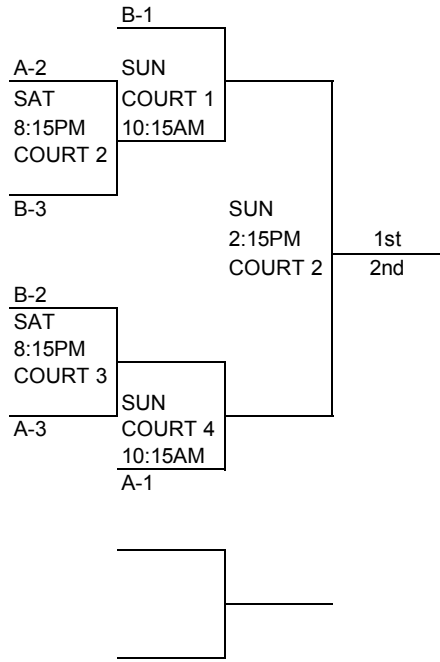

13's	Pool A	1	2	3	4	5	W	L	PTS	POS
1	LADY TIGERS									
2	SLIDELL MAGIC									
3	HOUSTON HOT SHOTS									

DAY	TIME	GYM	DAY	TIME	GYM	DAY	TIME	GYM
FRI	6:30 AM	COURT 4	SAT	11:15AM	COURT 3	SAT	3:15PM	COURT 3
1	vs	2	2	vs	3	3	vs	1
	—			—			—	

13's	Pool B	1	2	3	4	5	W	L	PTS	POS
1	DOMINO'S									
2	ACADIANA STARS									
3	TOLEDO PANTHERS									
4	VILLE PLATTE ANGELS									

DAY	TIME	GYM	DAY	TIME	GYM	DAY	TIME	GYM
FRI	9:15PM	COURT 3	FRI	9:15PM	COURT 4	SAT	11:45AM	COURT 1
1	vs	2	3	vs	4	1	vs	3
	—			—			—	

DAY	TIME	GYM	DAY	TIME	GYM	DAY	TIME	GYM
SAT	11:45AM	COURT 4	SAT	4:30PM	COURT 2	SAT	4:30PM	COURT 3
2	vs	4	2	vs	3	4	vs	1
	—			—			—