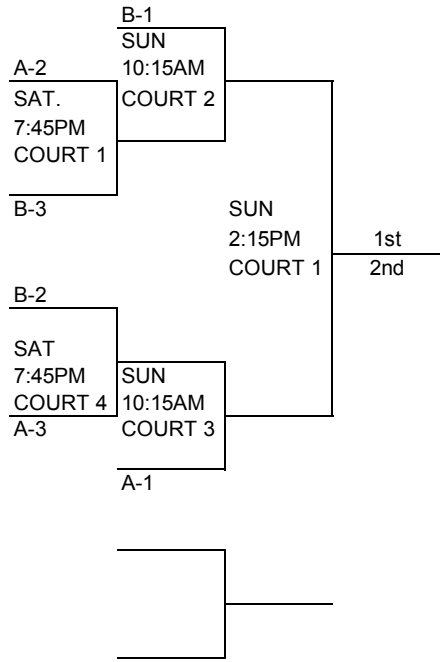

12'S	Pool A	1	2	3	4	5	W	L	PTS	POS
1	LA. STORM									
2	PONCHATOULA GOLD									
3	HOUSTON HOT SHOTS									

DAY	TIME	GYM	DAY	TIME	GYM	DAY	TIME	GYM
FRI	6:30PM	COURT 2	SAT	11:15AM	COURT 3	SAT	3:15PM	COURT 3
1	vs	2	2	vs	3	3	vs	1
	—			—			—	

12'S	Pool B	1	2	3	4	5	W	L	PTS	POS
1	DOMINO'S									
2	ASCENSION WARRIORS									
3	PONCHATOULA BLUE									
4	RED STICK ROCKETS									

DAY	TIME	GYM	DAY	TIME	GYM	DAY	TIME	GYM
FRI	7:45PM	COURT 3	FRI	6:30PM	COURT 3	SAT	10:00:AM	COURT 2
1	vs	2	3	vs	4	1	vs	3
	—			—			—	

DAY	TIME	GYM	DAY	TIME	GYM	DAY	TIME	GYM
SAT	10:00AM	COURT 3	SAT	2:00 PM	COURT 3	SAT	2:00 PM	COURT 2
2	vs	4	2	vs	3	4	vs	1
	—			—			—